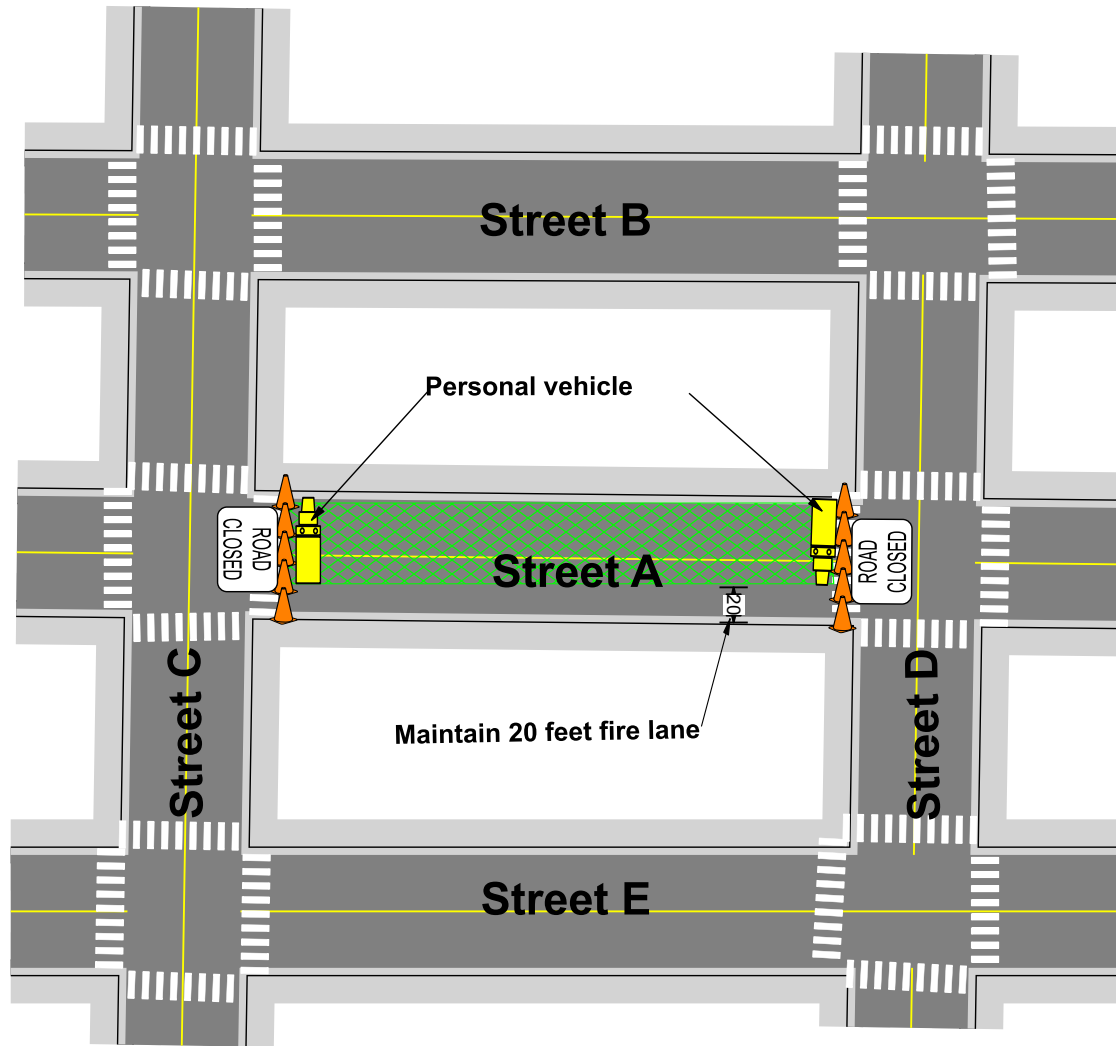

Tracking Number: _____

Block Party Location: _____

Conditions

- =Use 28 inch high MUTCD standard cone.
- =Provide 48"x30" road closed sign, White back ground and black color letters, the size of letters min 4" and upper case..
- =Provide 20 feet wide fire lane all the time.
- =Maintain 20feet wide fire lane all the time.

BLOCK PARTY

Traffic Control Plan Reviewed by: _____